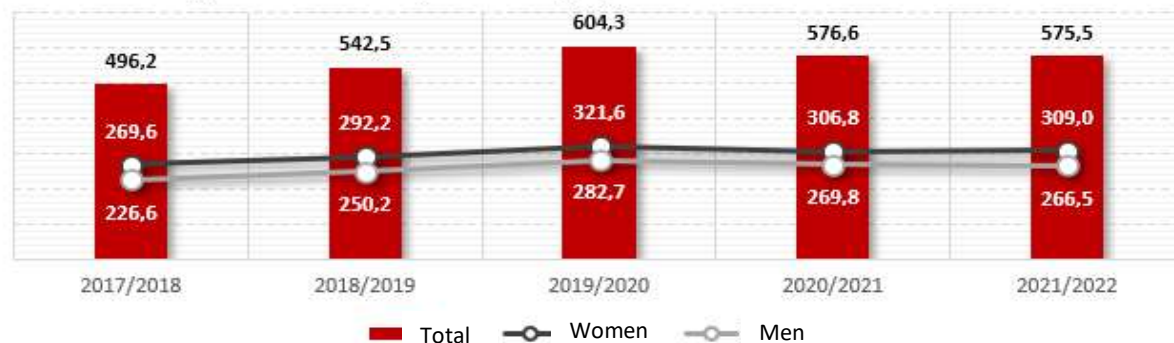

Indicator	Total net enrolment rate, primary, both sexes (%)					
Time	2017	2018	2019	2020	2021	2022
Country						
Kazakhstan	97,62935	97,98135	98,52119	91,70481	91,02392	91,15299

Indicator	Gross enrolment ratio, primary, both sexes (%)					
Time	2017	2018	2019	2020	2021	2022
Country						
Kazakhstan	100,88427	100,52981	101,62205	101,78371	100,4748	100,91126

Indicator	Gross enrolment ratio, primary to tertiary, female (%)					
Time	2017	2018	2019	2020	2021	2022
Country						
Kazakhstan	93,11	94,52	96,78	94,86	95,50	94,91

Number of students for the academic year in KZ, thousands

Численность студентов на начало учебного года | тыс. человек

Source: Ranking.kz

Расчёты Ranking.kz на основе данных Бюро национальной статистики АСПиР РК